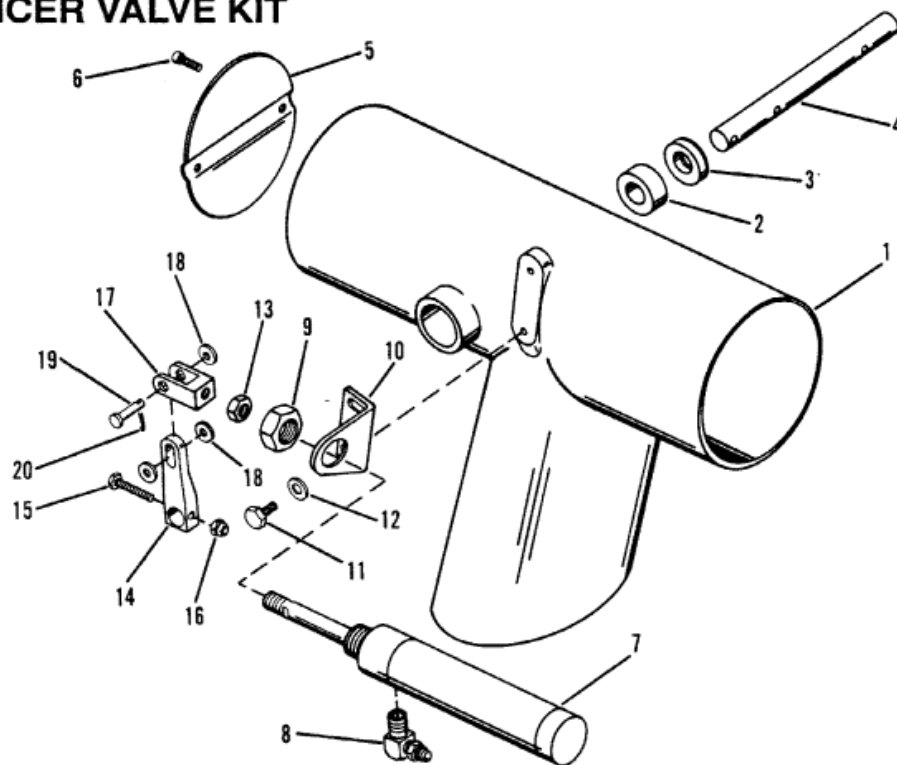

SILENCER VALVE KIT

Parts List

Ref	Class	Part	Description	Qty	Comment	Footnote
-		15786A 2	SILENCER VALVE KIT	1		
1		15786A 4	EXHAUST PIPE	2		
2	23	16026	BUSHING, EXHAUST PIPE	4		
3	26	16025	OIL SEAL, EXHAUST PIPE	4		
4		15983	SHAFT, EXHAUST SHUTTER	2		
5		15982	EXHAUST SHUTTER	2		
6	10	90188	SCREW, EXHAUST SHUTTER	4		
7		16027A 1	AIR CYLINDER ASSEMBLY	2		
8	22	16391	FITTING, AIR CYLINDER	2		
9	11	35921	NUT, AIR CYLINDER	2		
10		15981	BRACKET, AIR CYLINDER	2		
11	10	73286	SCREW, BRACKET	4		
12	12	29245	WASHER, BRACKET SCREW	4		
13	11	90095	NUT, AIR CYLINDER	2		
14		15980	ARM, EXHAUST SHUTTER	2		
15	10	34994	SCREW, ARM	2		
16	11	34059	NUT, ARM SCREW	2		
17		15984	CLEVIS	2		
18	12	71055	WASHER	6		
19	17	95029	CLEVIS PIN	2		
20	18	21071	COTTER PIN	2		